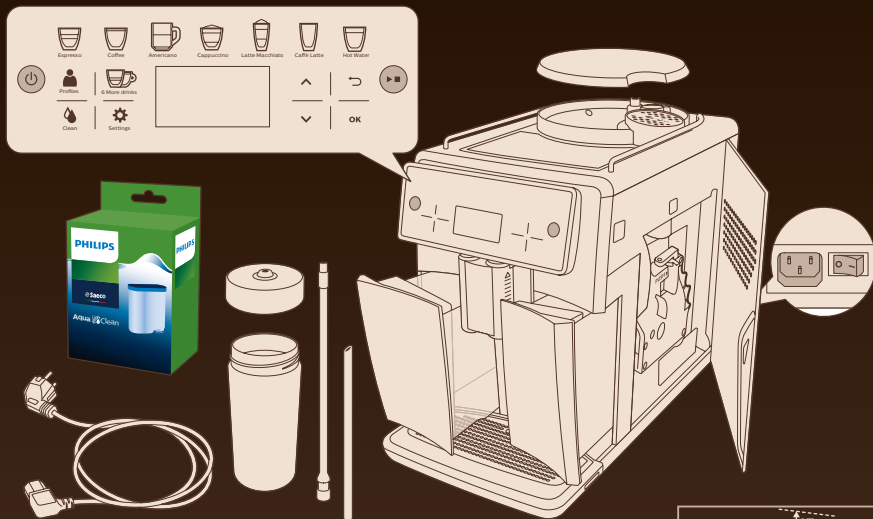

 ESPRESSO

 CAPPUCCINO

www.saeco.com/care

4219.450.1254.1

Xelsis
SM7583, SM7581, SM7580

WWW.SAECO.COM/CARE

PHILIPS

Saeco, a Philips brand

FIRST USE

1	2	3
4	5	6
7	8	9
10	11	

12	13	14	15
16	17	18	19
20	21	22	23
24	25	26	27
28	29	30	31
32	33	34	

www.saeco.com/care

www.saeco.com/care