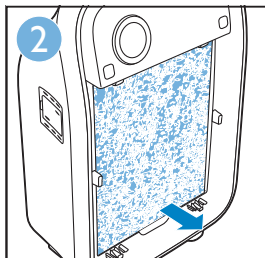

First use | 首次使用 | 首次使用