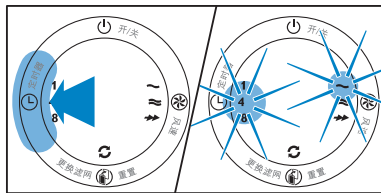

Use the appliance | 使用本产品 | 使用產品