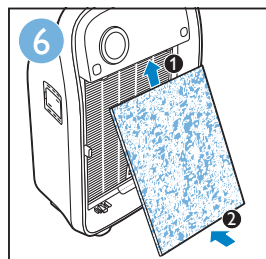

First use | 首次使用 | 首次使用