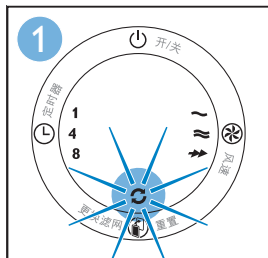

Replace filter 1 and 2 | 更換濾網1及2 | 更換濾網1及2