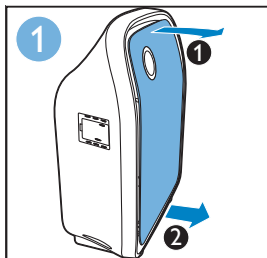

First use | 首次使用 | 首次使用