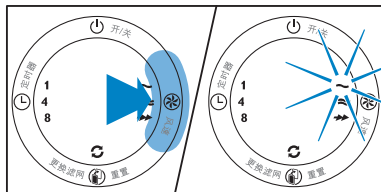

Use the appliance | 使用本产品 | 使用產品