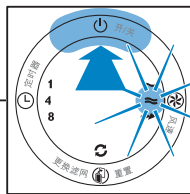

Use the appliance | 使用本产品 | 使用產品