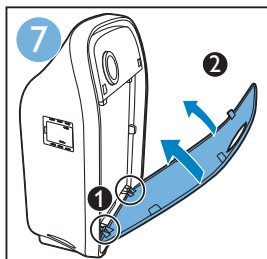

First use | 首次使用 | 首次使用