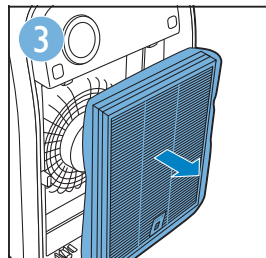

First use | 首次使用 | 首次使用