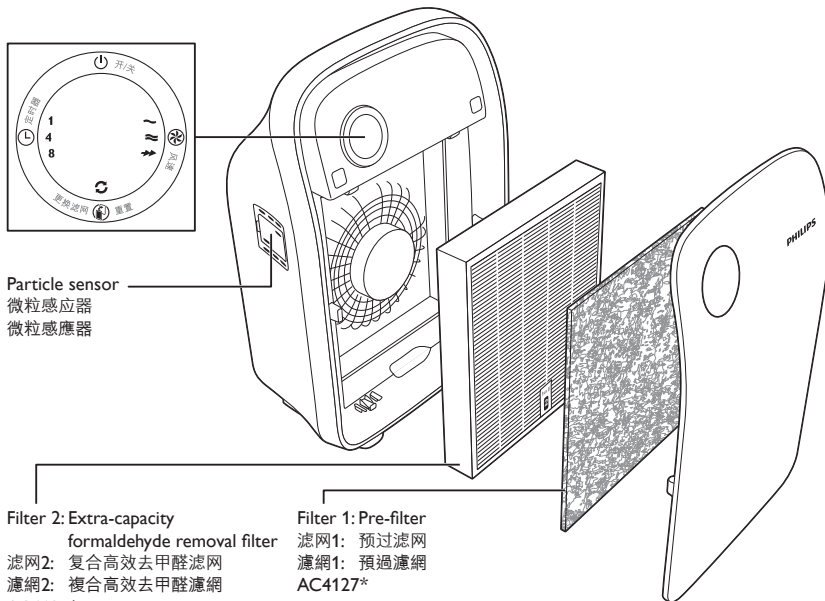

Quick start guide AC4026

快速指导手册 | 快速指導手冊

Particle sensor
微粒感应器

Filter 2: Extra-capacity
formaldehyde removal filter
滤网2: 复合高效去甲醛滤网
濾網2: 複合高效去甲醛濾網
AC4127*

Filter 1: Pre-filter
滤网1: 预过滤网
濾網1: 預過濾網
AC4127*

*AC4127