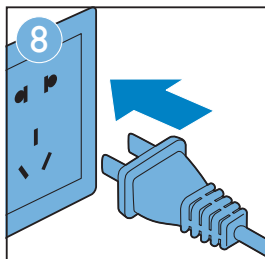

First use | 首次使用 | 首次使用