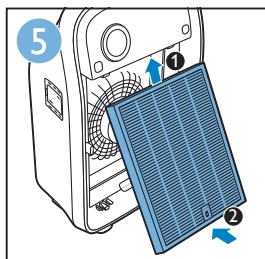

First use | 首次使用 | 首次使用