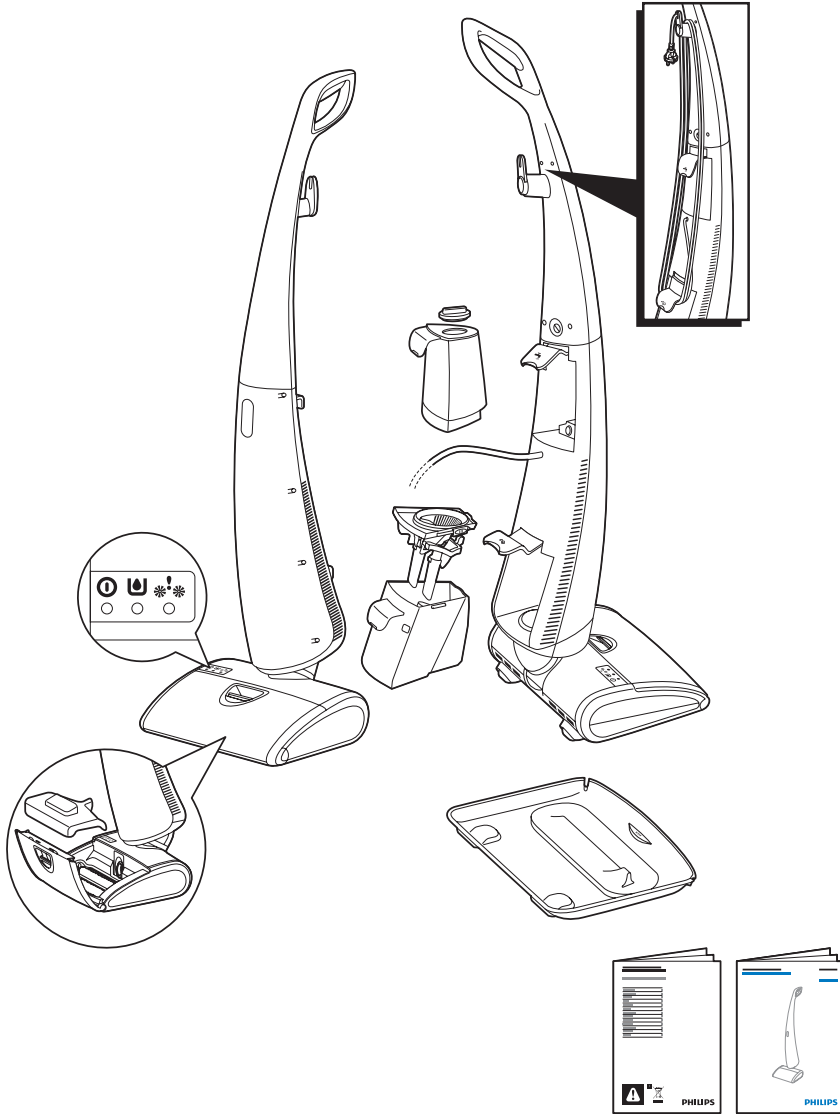

Always here to help you

Register your product and get support at
www.philips.com/welcome

AquaTrio Pro
FC7090 – FC7080

PHILIPS

	2
	4
	5
	6
	7
	8
	12
	14
	15

			
	✓		
			✓
	✓	✓	✓
	✓	✓	✓
			✓
	✓		✓

100% recycled paper
100% papier recyclé