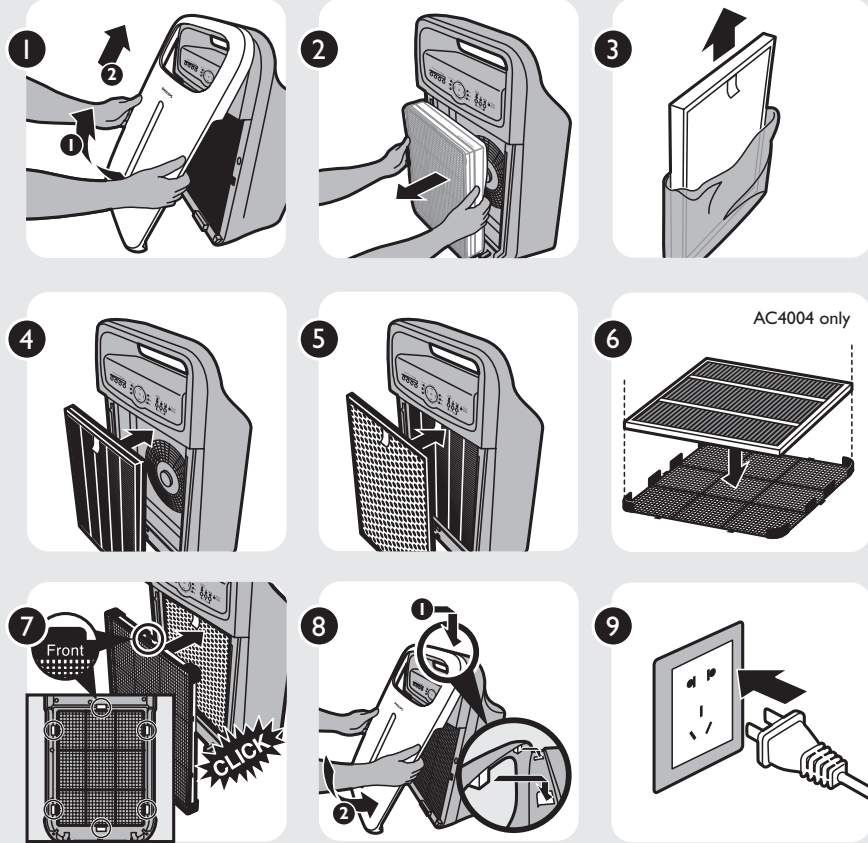

Filter 3/4 replacement alert

- 1
- 2
- 3
- 4
- 5
- 6
- 7 **Reset**
2 sec.

Cleaning Sensor (A)

- 1
- 2
- 3

HealthyAirProtect Lock

- 1
- 2 **Follow the above**
(filter replacement 2, 3 or 4)

More Info

MORE INFO

Quick Start Guide

AC4004/AC4002

- Clean particle sensor
- Filter 4 HEPA filter: AC4124
- Filter 3 Activated Carbon filter: AC4123
- Filter 2 Multi-care filter: AC4121 (for AC4004 only)
- Filter 1 Pre-filter

PHILIPS

www.philips.com/welcome

First use

Using the appliance

Filter 1 cleaning alert

Filter 2 replacement alert (AC4004 only)