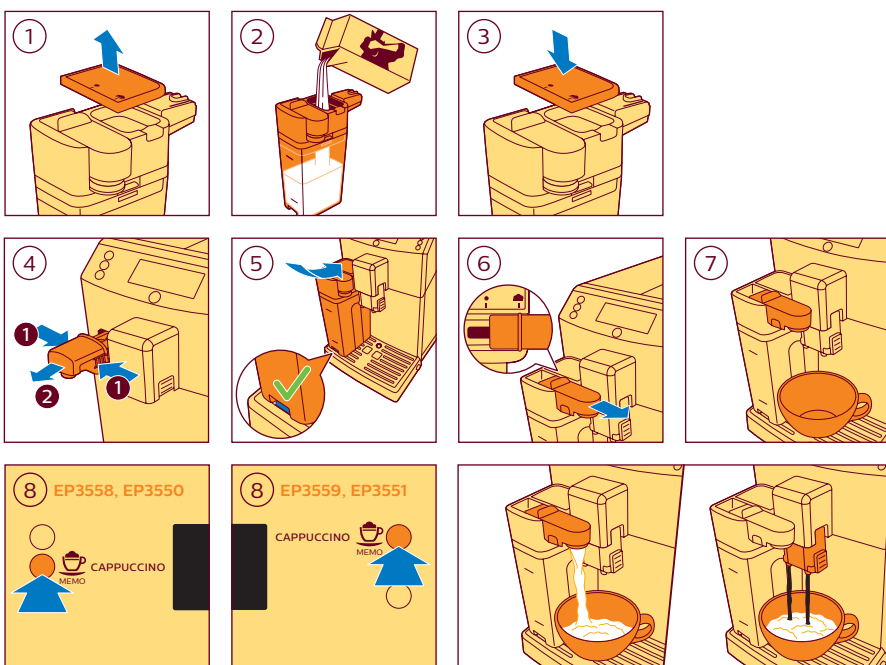

 **ESPRESSO**

 **CAPPUCCINO**

www.philips.com/coffee-care

4219.460.4357.1

PHILIPS

Super automatic
espresso machine

3100 series

EP3360