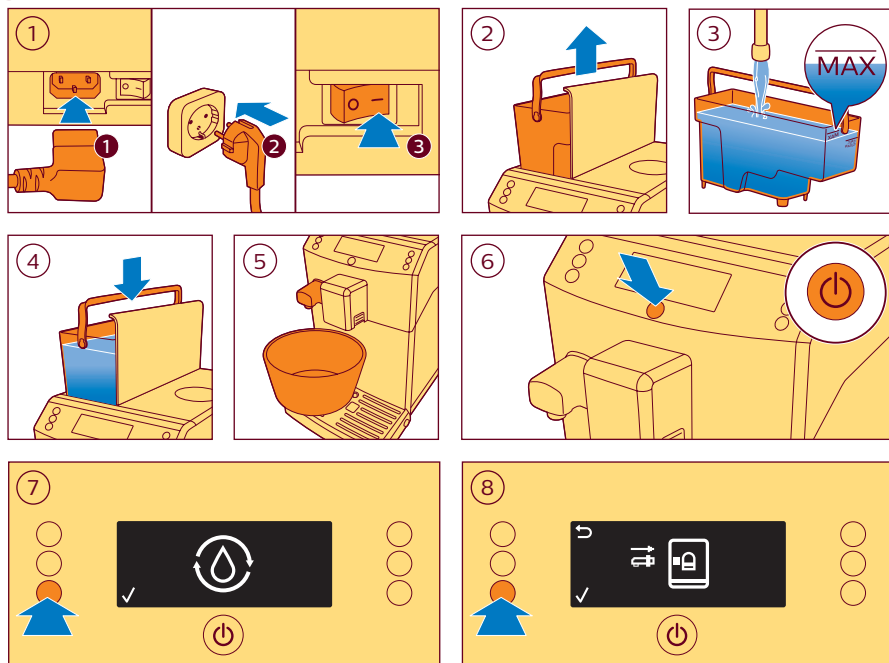

BEFORE FIRST USE

www.philips.com/coffee-care