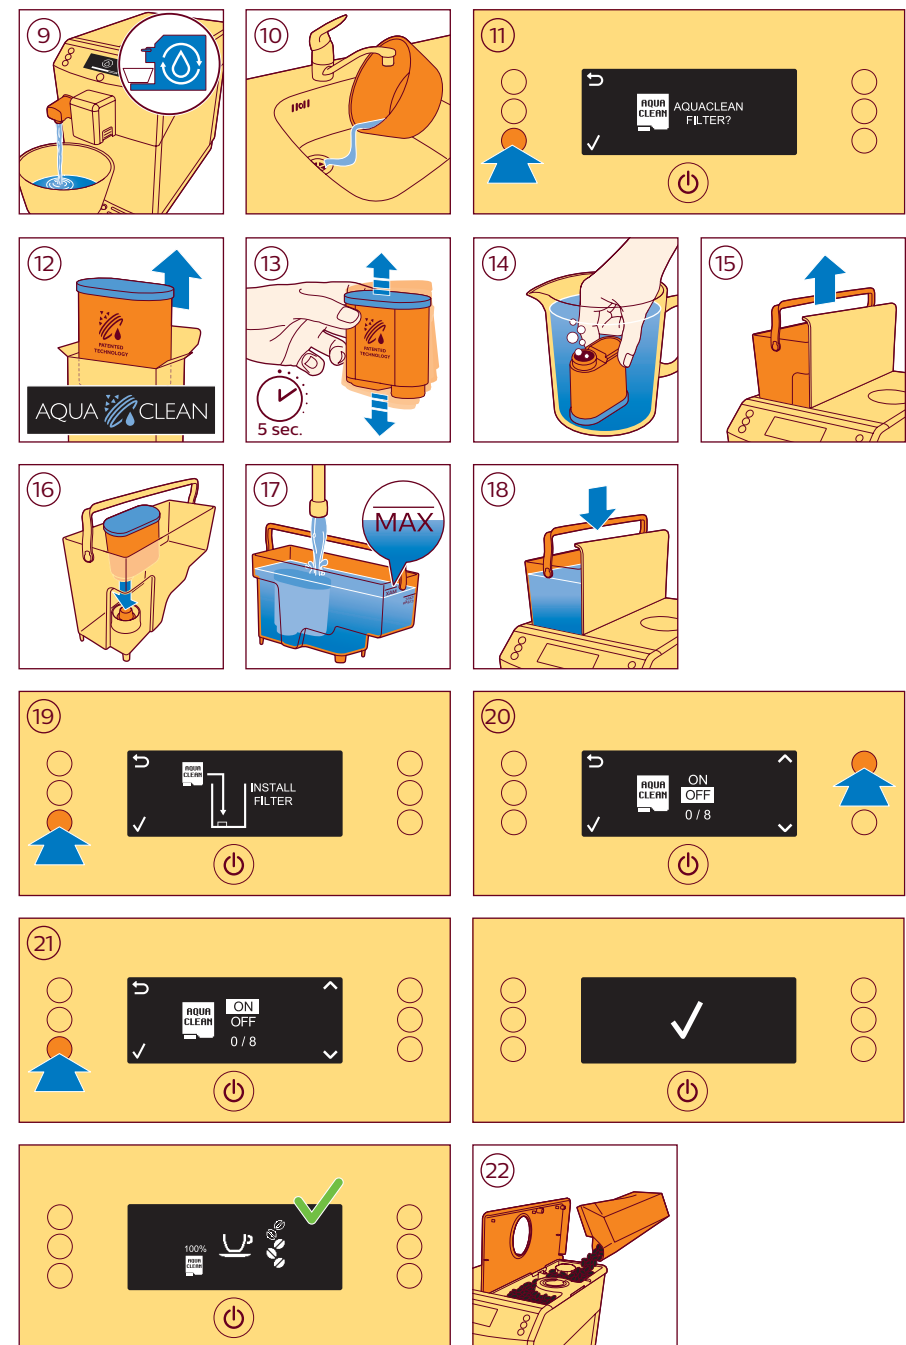

BEFORE FIRST USE

www.philips.com/coffee-care