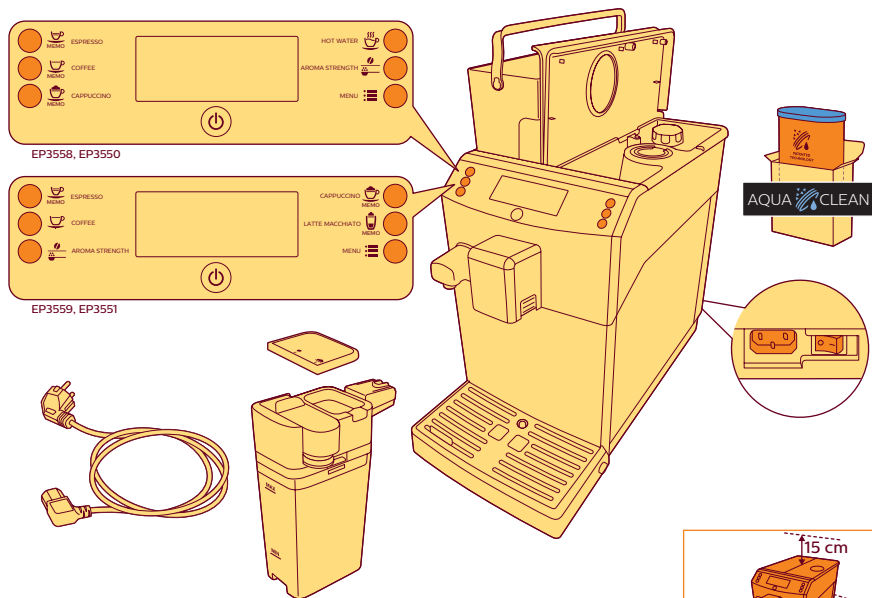

BEFORE FIRST USE

www.philips.com/coffee-care