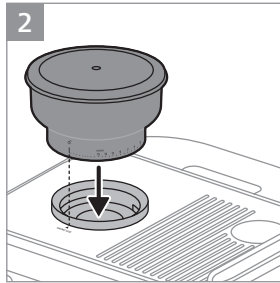

PHILIPS

Semi-automatic
espresso machine

PSA3218

PSA3228

www.home.id

1

2 2x

3