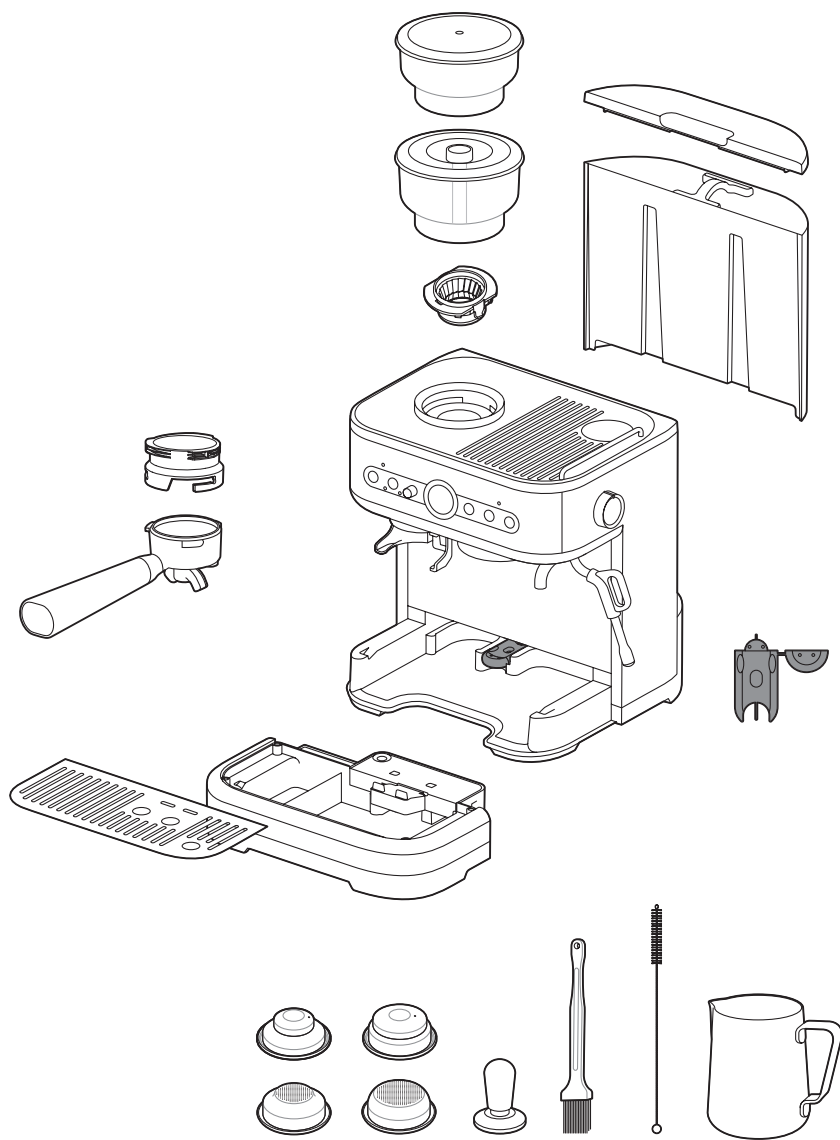

PHILIPS

Semi-automatic
espresso machine

PSA3218

PSA3228

www.home.id

1

2 2x

3