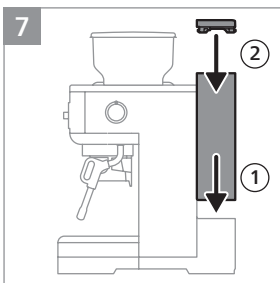

PHILIPS

Semi-automatic
espresso machine

PSA3218

PSA3228

www.home.id

1

2 2x

3