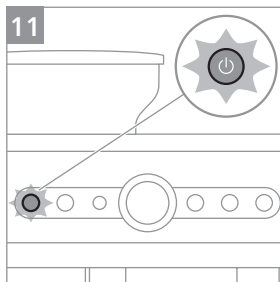

PHILIPS

Semi-automatic
espresso machine

PSA3218

PSA3228

www.home.id

1

2 2x

3