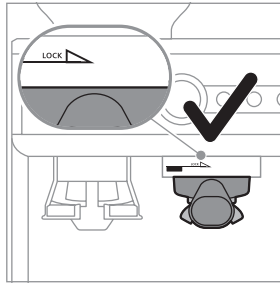

PHILIPS

Semi-automatic
espresso machine

PSA3218

PSA3228

www.home.id

1

2 2x

3