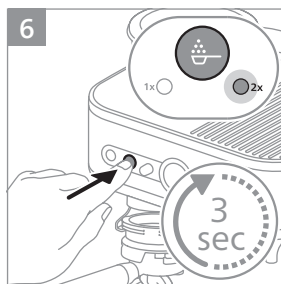

PHILIPS

Semi-automatic
espresso machine

PSA3218

PSA3228

www.home.id

1

2 2x

3