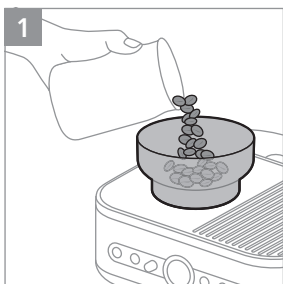

PHILIPS

Semi-automatic
espresso machine

PSA3218

PSA3228

www.home.id

1

2 2x

3