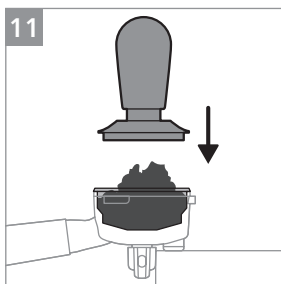

PHILIPS

Semi-automatic
espresso machine

PSA3218

PSA3228

www.home.id

1

2 2x

3