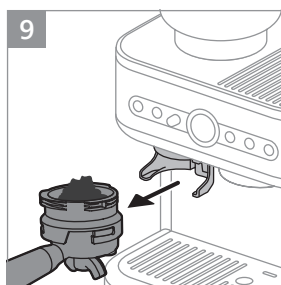

PHILIPS

Semi-automatic
espresso machine

PSA3218

PSA3228

www.home.id

1

2 2x

3