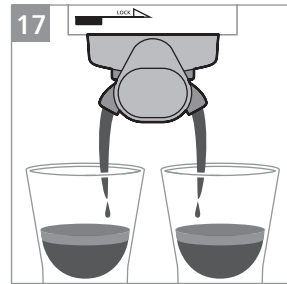

PHILIPS

Semi-automatic
espresso machine

PSA3218

PSA3228

www.home.id

1

2 2x

3