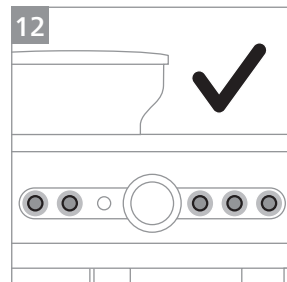

PHILIPS

Semi-automatic
espresso machine

PSA3218

PSA3228

www.home.id

1

2 2x

3