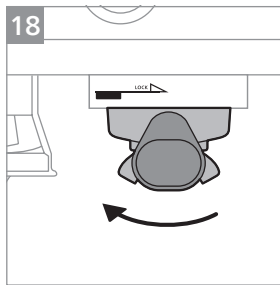

PHILIPS

Semi-automatic
espresso machine

PSA3218

PSA3228

www.home.id

1

2 2x

3