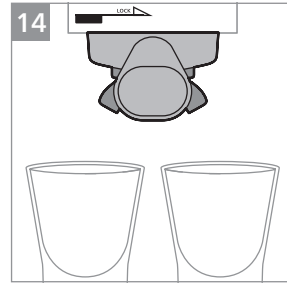

PHILIPS

Semi-automatic
espresso machine

PSA3218

PSA3228

www.home.id

1

2 2x

3