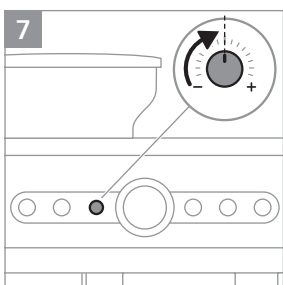

PHILIPS

Semi-automatic
espresso machine

PSA3218

PSA3228

www.home.id

1

2 2x

3