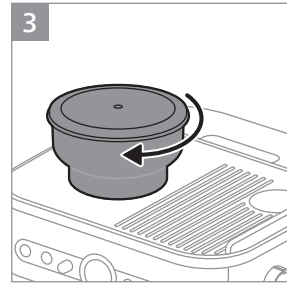

PHILIPS

Semi-automatic
espresso machine

PSA3218

PSA3228

www.home.id

1

2 2x

3