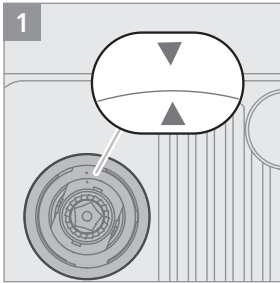

PHILIPS

Semi-automatic
espresso machine

PSA3218

PSA3228

www.home.id

1

2 2x

3