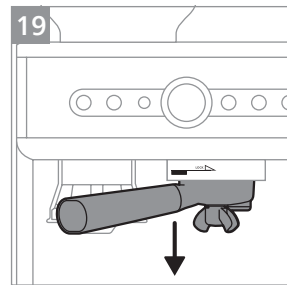

PHILIPS

Semi-automatic
espresso machine

PSA3218

PSA3228

www.home.id

1

2 2x

3