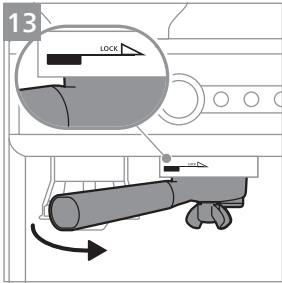

PHILIPS

Semi-automatic
espresso machine

PSA3218

PSA3228

www.home.id

1

2 2x

3