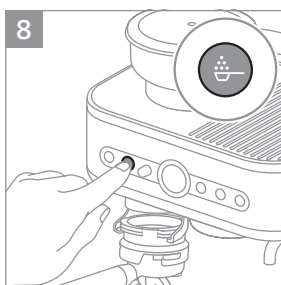

PHILIPS

Semi-automatic
espresso machine

PSA3218

PSA3228

www.home.id

1

2 2x

3