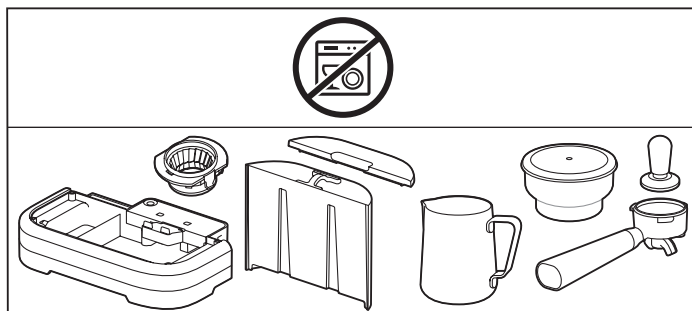

PHILIPS

Semi-automatic
espresso machine

PSA3218

PSA3228

www.home.id

1

2 2x

3