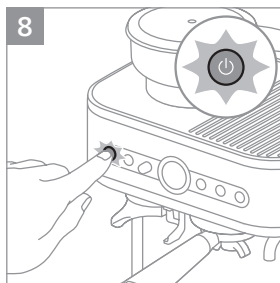

PHILIPS

Semi-automatic
espresso machine

PSA3218

PSA3228

www.home.id

1

2 2x

3