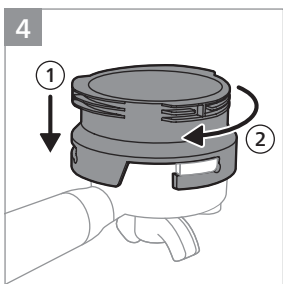

PHILIPS

Semi-automatic
espresso machine

PSA3218

PSA3228

www.home.id

1

2 2x

3