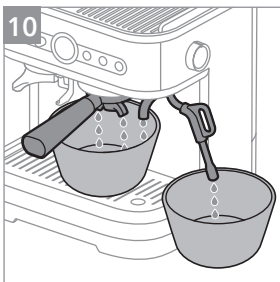

PHILIPS

Semi-automatic
espresso machine

PSA3218

PSA3228

www.home.id

1

2 2x

3