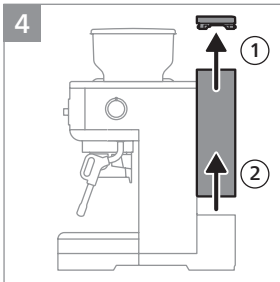

PHILIPS

Semi-automatic
espresso machine

PSA3218

PSA3228

www.home.id

1

2 2x

3