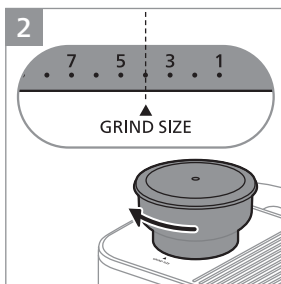

PHILIPS

Semi-automatic
espresso machine

PSA3218

PSA3228

www.home.id

1

2 2x

3