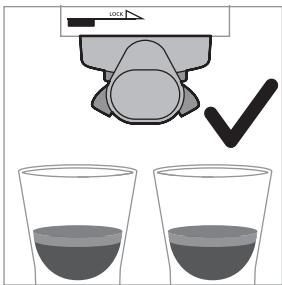

PHILIPS

Semi-automatic
espresso machine

PSA3218

PSA3228

www.home.id

1

2 2x

3