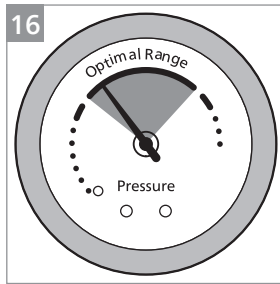

PHILIPS

Semi-automatic
espresso machine

PSA3218

PSA3228

www.home.id

1

2 2x

3