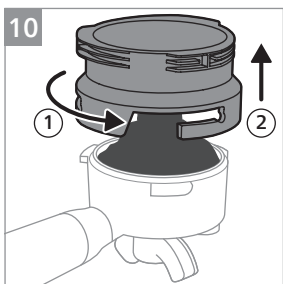

PHILIPS

Semi-automatic
espresso machine

PSA3218

PSA3228

www.home.id

1

2 2x

3