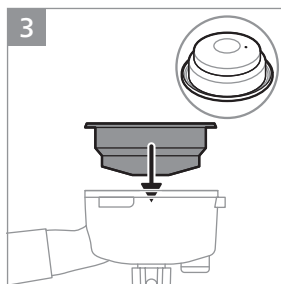

PHILIPS

Semi-automatic
espresso machine

PSA3218

PSA3228

www.home.id

1

2 2x

3