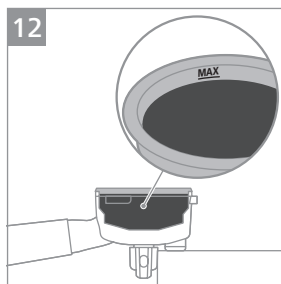

PHILIPS

Semi-automatic
espresso machine

PSA3218

PSA3228

www.home.id

1

2 2x

3