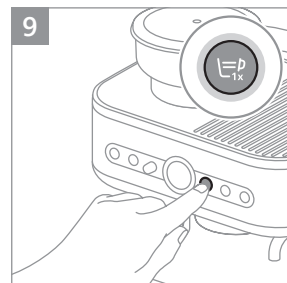

PHILIPS

Semi-automatic
espresso machine

PSA3218

PSA3228

www.home.id

1

2 2x

3