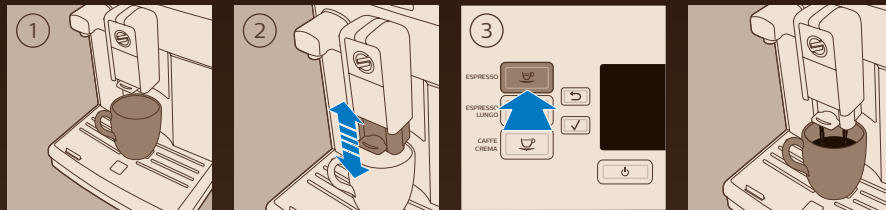

Saeco

ESPRESSO

CAPPUCCINO

4219.460.3615.1

PICOBARISTO HD8925

START AT SAECO.COM/CARE

PHILIPS

Saeco, a Philips brand