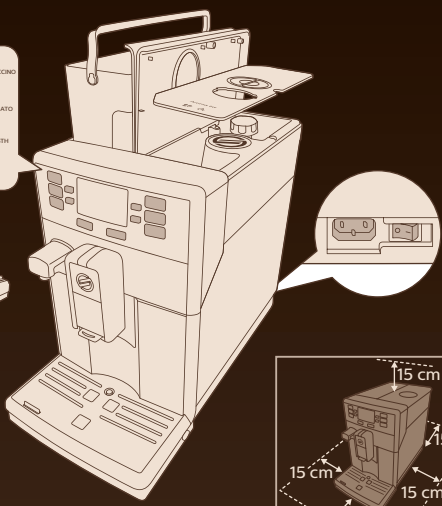

Saeco

ESPRESSO

CAPPUCCINO

4219.460.3615.1

PICOBARISTO HD8925

START AT SAECO.COM/CARE

PHILIPS

Saeco, a Philips brand