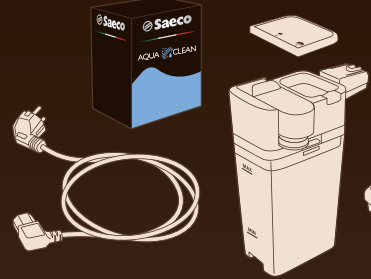

Saeco

ESPRESSO

CAPPUCCINO

4219.460.3615.1

PICOBARISTO HD8925

START AT SAECO.COM/CARE

PHILIPS

Saeco, a Philips brand

BEFORE FIRST USE