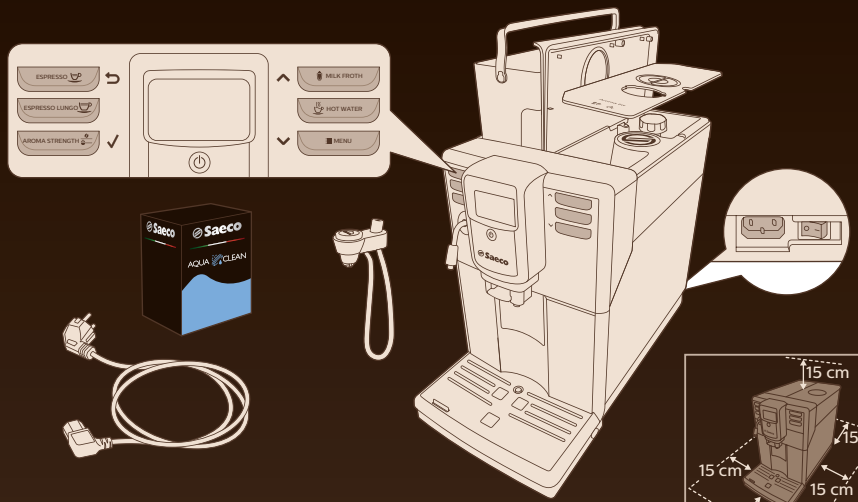

Saeco

ESPRESSO

MILK FROTH

INCANTO HD8914

START AT SAECO.COM/CARE

PHILIPS

Saeco, a Philips brand

4219.460.3603.1

BEFORE FIRST USE