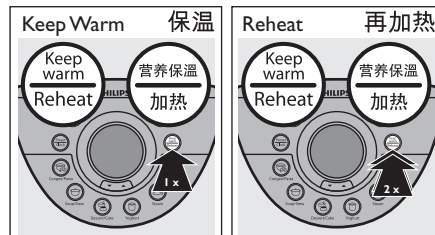

## Water level indications

水位指示

All ingredients including water may not exceed top water level indicated on inside of inner pot.

所有原料包括水不要超过 锅中  
针对各种菜单的最大水位标示