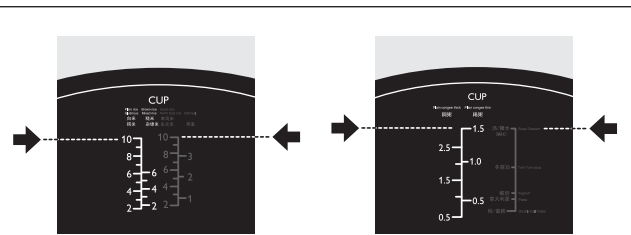

## Water level indications

水位指示

All ingredients including water may not exceed top water level indicated on inside of inner pot.

所有原料包括水不要超过 锅中  
针对各种菜单的最大水位标示