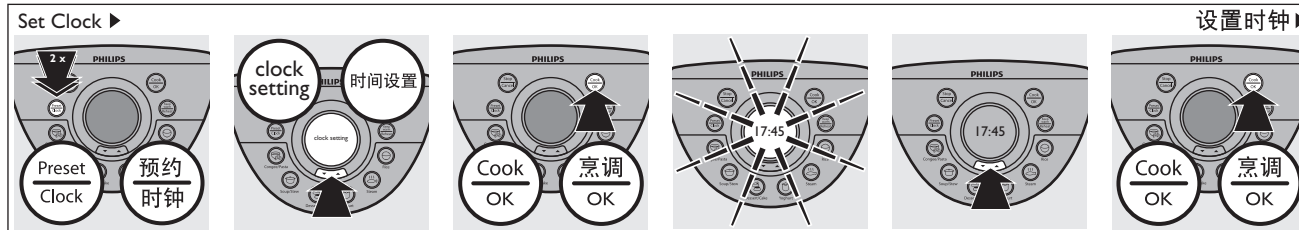

Quick Start Guide 快速指导手册

HD4768 / HD4766

Using the appliance 使用产品