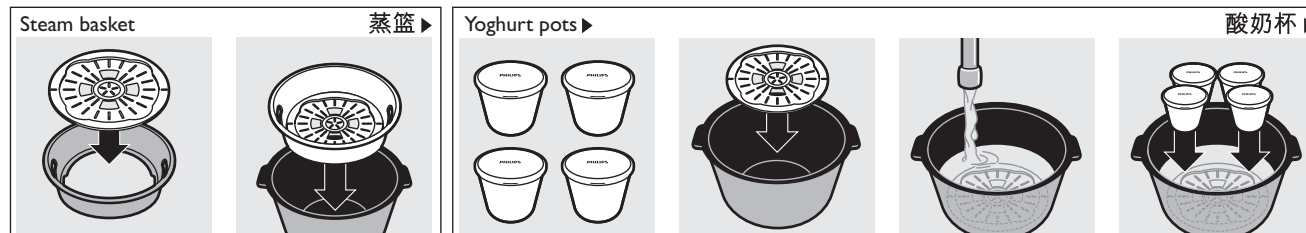

Using different accessories

使用不同的配件

www.philips.com

4222.200.0349.1