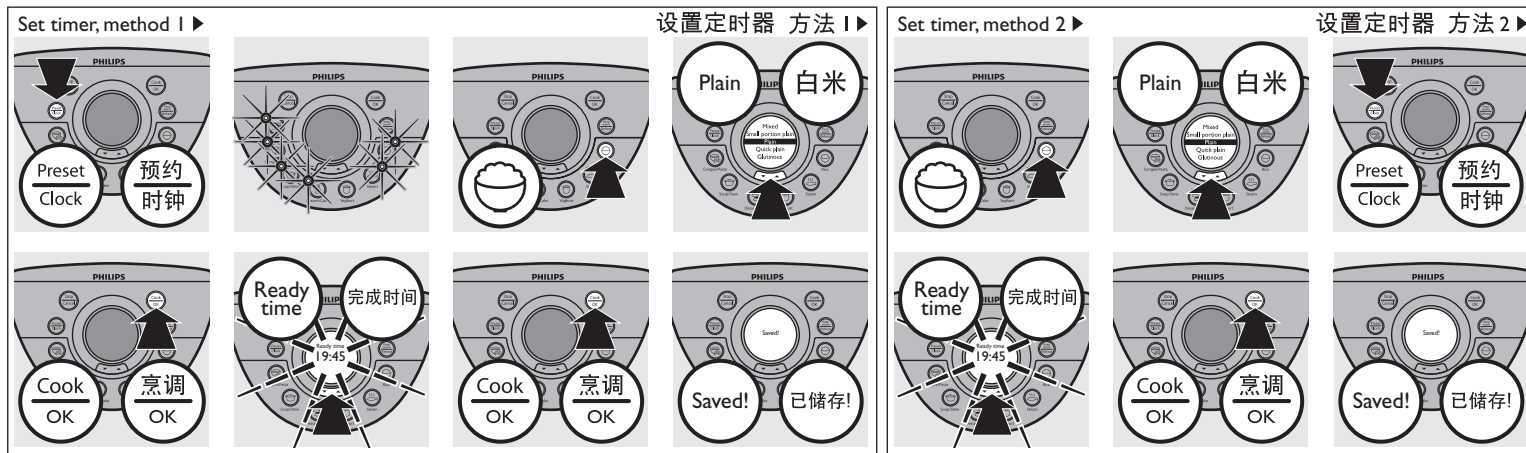

Quick Start Guide 快速指导手册

HD4768 / HD4766

Using the appliance 使用产品