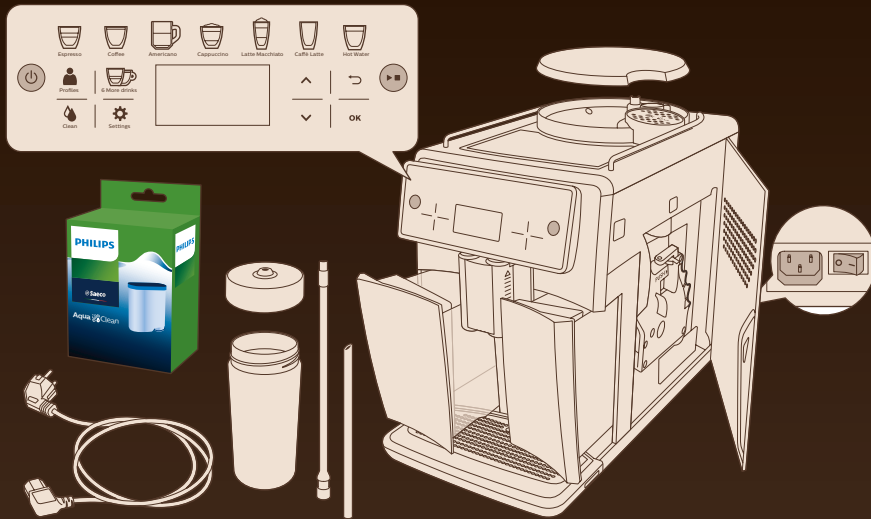

 ESPRESSO

 CAPPUCCINO

www.saeco.com/care

4219.440.8526.1

Xelsis
SM7583, SM7581, SM7580

WWW.SAECO.COM/CARE

PHILIPS

Saeco, a Philips brand