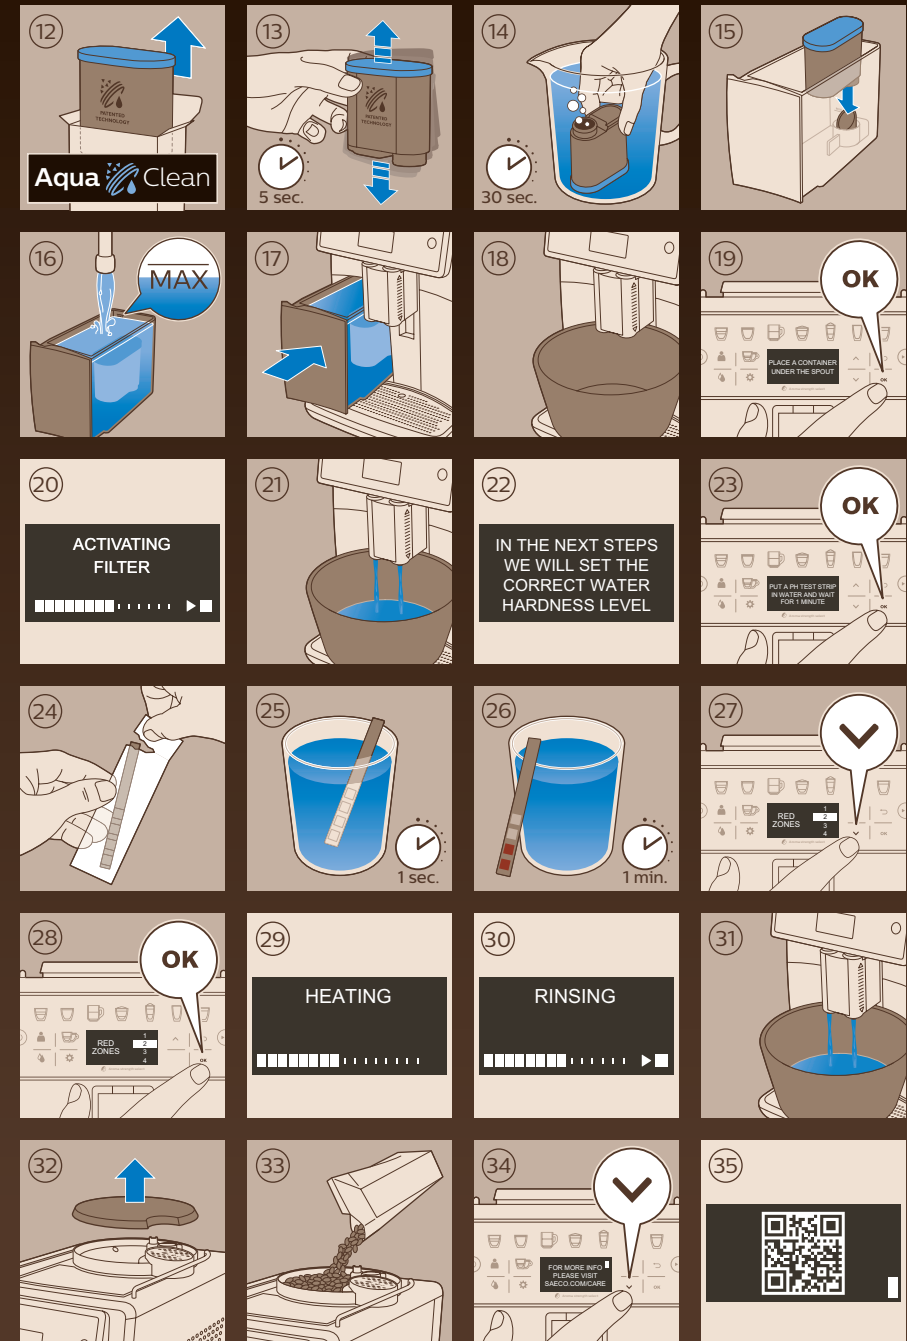

FIRST USE

www.saeco.com/care

www.saeco.com/care