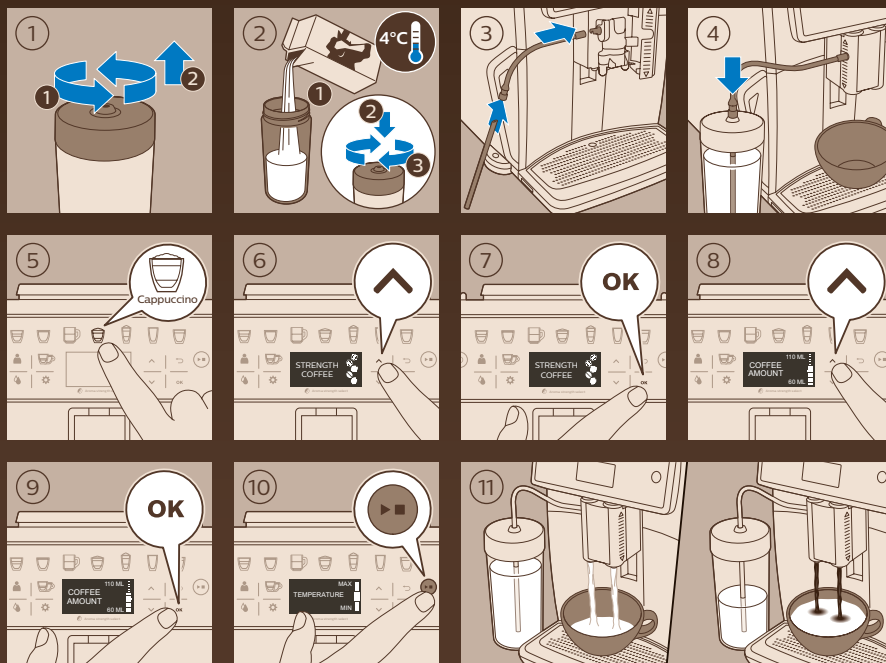

 ESPRESSO

 CAPPUCCINO

www.saeco.com/care

4219.440.8526.1

Xelsis
SM7583, SM7581, SM7580

WWW.SAECO.COM/CARE

PHILIPS

Saeco, a Philips brand