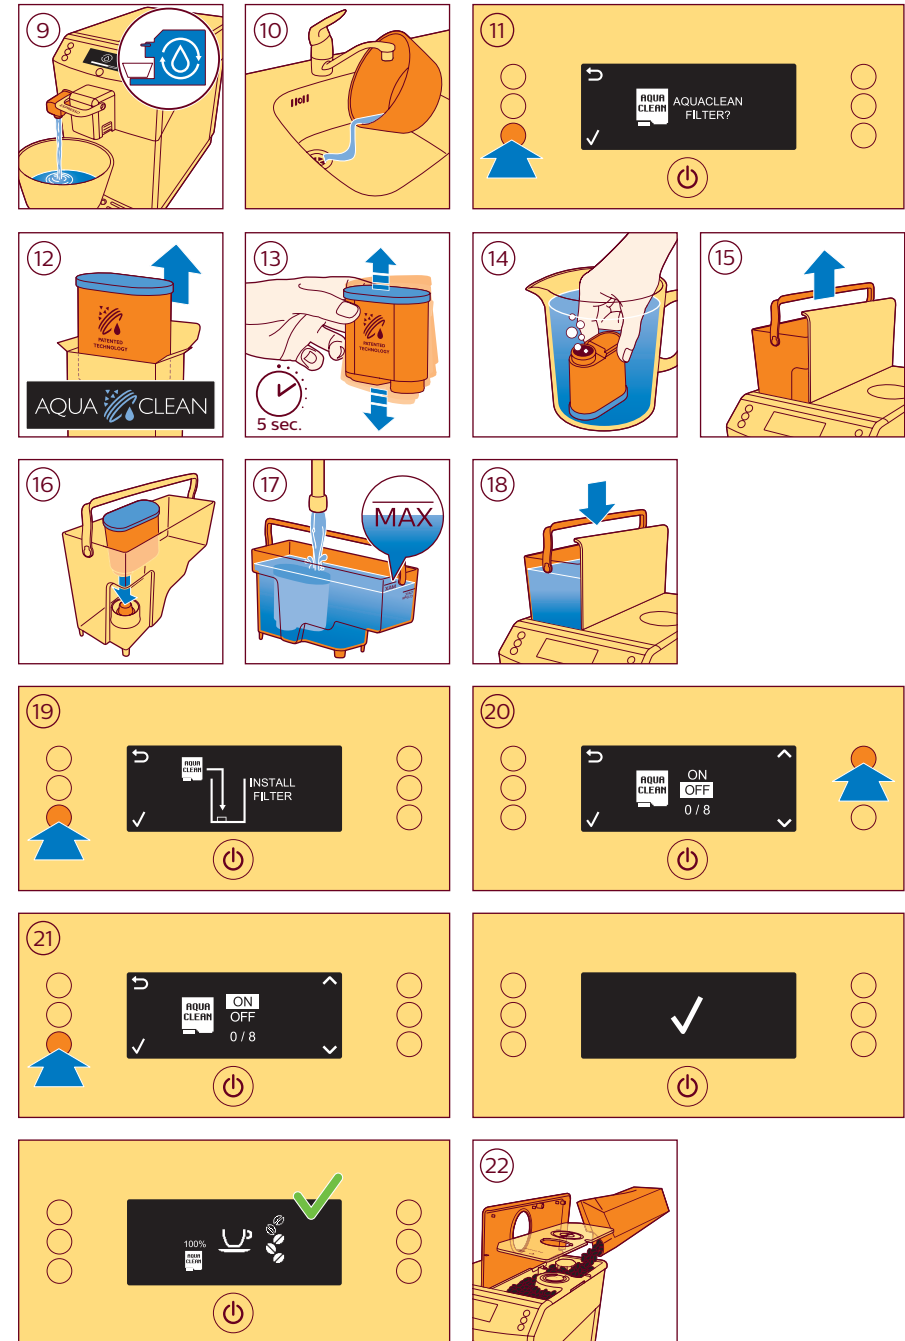

BEFORE FIRST USE

www.philips.com/coffee-care