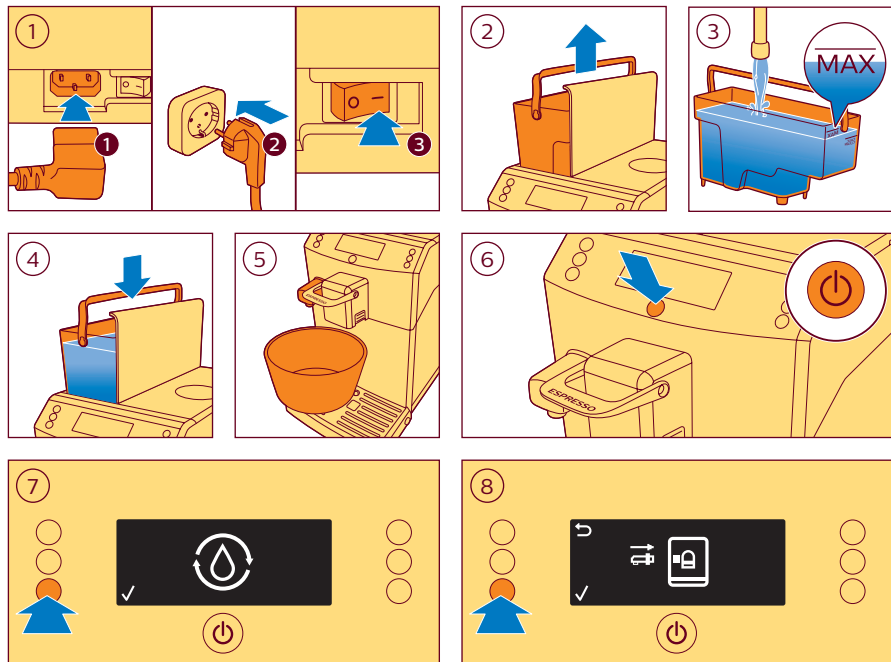

BEFORE FIRST USE

www.philips.com/coffee-care