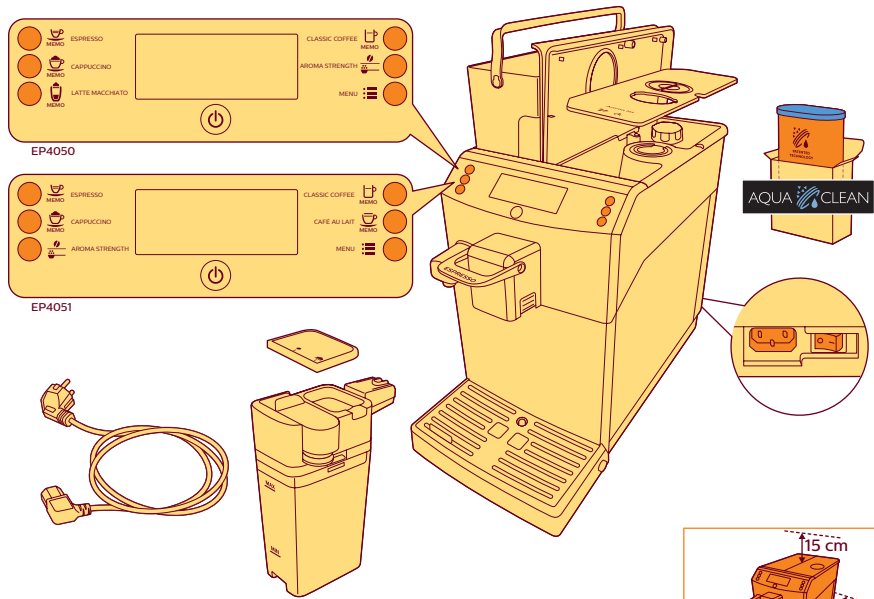

BEFORE FIRST USE

www.philips.com/coffee-care