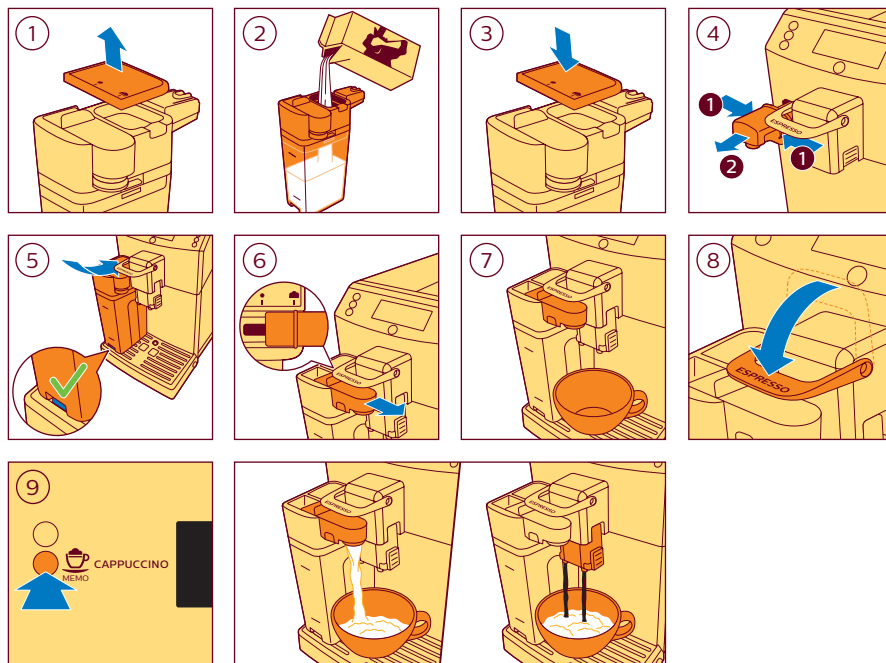

 ESPRESSO

 CAPPUCCINO

www.philips.com/coffee-care

4219.460.3755.1

PHILIPS

Super automatic
espresso machine

4000 series

EP4051, EP4050