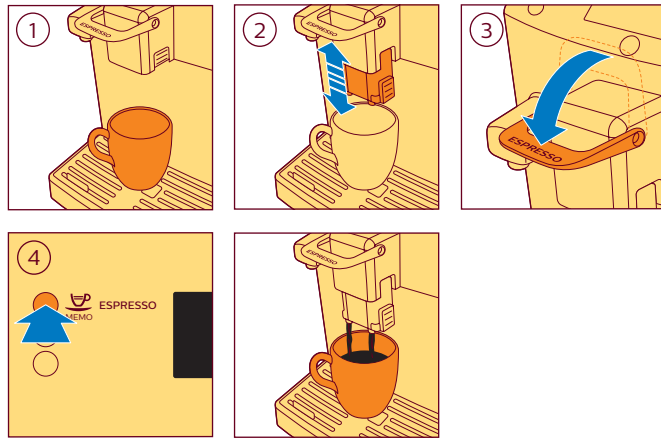

 ESPRESSO

 CAPPUCCINO

www.philips.com/coffee-care

4219.460.3755.1

PHILIPS

Super automatic
espresso machine

4000 series

EP4051, EP4050