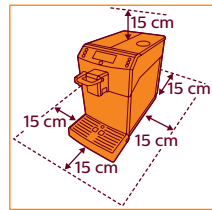

BEFORE FIRST USE

www.philips.com/coffee-care